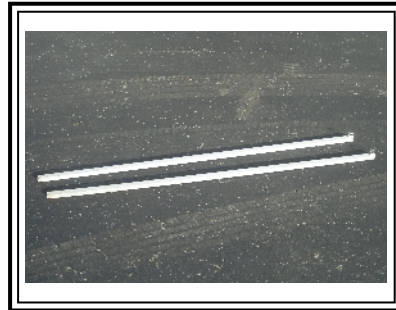

LOOK GOOD - PLAY SAFE! IT'S EASY!

8' Frame with valance \$35.00 per day

A Fun Services' exclusive item! Great for dressing up your event while creating game barriers.

Each 8' Booth Consists of:

- Fold out frame
- Place poles in brackets at each end
- Hang valance on hooks

The Final Touch:
 Straighten valance by turning pole until valance is tight.

Alternating Booth Set-Up
2 Frames - 3 Valances

For games that cannot use a frame, you can rent just the valance to complete the look.