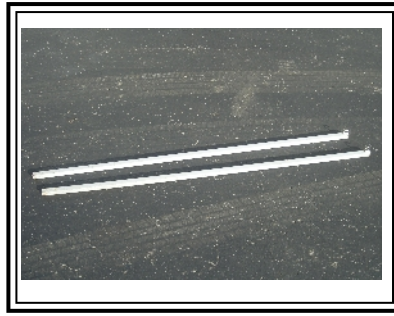

# LOOK GOOD - PLAY SAFE! IT'S EASY!

**8' Frame w/ valance \$25.00 / day**

A Fun Services' exclusive item! Great for dressing up your event while creating game barriers.

Each 8' Booth Consists of:

- Fold out frame
- Place poles in brackets at each end
- Hang valance on hooks

The Final Touch:  
Straighten valance by turning pole until valance is tight.

**Alternating Booth Set-Up**  
**2 Frames - 3 Valances**

For games that cannot use a frame, you can use just the valance to complete the look.